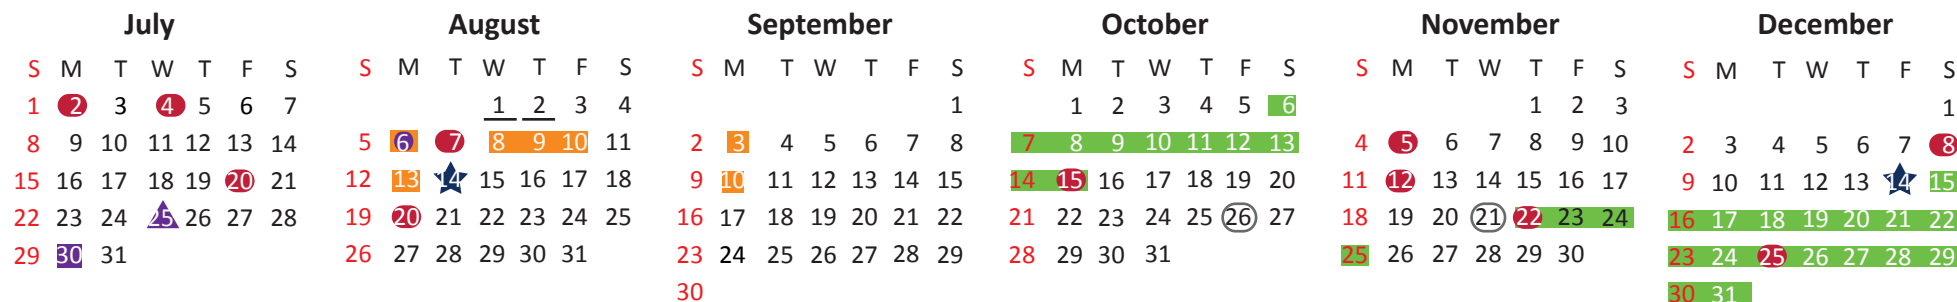

▲ New International Teachers Arrive July 25, 2018

■ New Colombian Teachers Begin July 30, 2018

● First Day for All Teachers August 6, 2018

— Admissions Testing August 1-2, 2018

● HOLIDAYS

July 2, 2018 San Pedro y San Pablo
July 4, 2018 Independence Day
July 20, 2018 Día de la Independencia
August 7, 2018 Batalla de Boyacá
August 20, 2018 Asunción de la Virgen
October 15, 2018 Día de la Raza
November 5, 2018 Todos los Santos
November 12, 2018 Independencia de Cartagena
November 22, 2018 Thanksgiving Day
December 8, 2018 Día de la Inmaculada Concepción
December 25, 2018 Christmas

■ BREAKS

October Recess
Oct. 6, 2018 - Oct 15, 2018
Thanksgiving Break
Nov. 22, 2018 - Nov. 25, 2018
Winter Break
Dec. 15, 2018 - Jan. 7, 2019

■ PROFESSIONAL DEVELOPMENT DAYS

August 6,8,9,10,13, 2018 for All Teachers
September 3, 2018 for PS/ES Teachers
September 10, 2018 for MS/HS Teachers

○ HALF DAY

CNG Halloween - October 26, 2018
CNG Thanksgiving - November 21, 2018

2018

SY 2018-2019 A YEAR AT A GLANCE SY 2018-2019 A YEAR AT A GLANCE SY 2018-2019 A YEAR AT A GLANCE SY 2018-2019 A YEAR AT A GLANCE SY 2018-2019 A YEAR AT A GLANCE

☆ 1st Semester Ends January 25, 2019

◆ 2nd Semester Begins January 28, 2019

● HOLIDAYS

January 1, 2019 Año Nuevo
January 7, 2019 Día de los Reyes Magos
March 25, 2019 Día de San José
April 14, 2019 Domingo de Ramos
April 18, 2019 Jueves Santo
April 19, 2019 Viernes Santo
April 21, 2019 Domingo de Resurrección
May 1, 2019 Día del Trabajo (except for AP exams)
June 3, 2019 Día de la Ascención
June 24, 2019 Corpus Christi